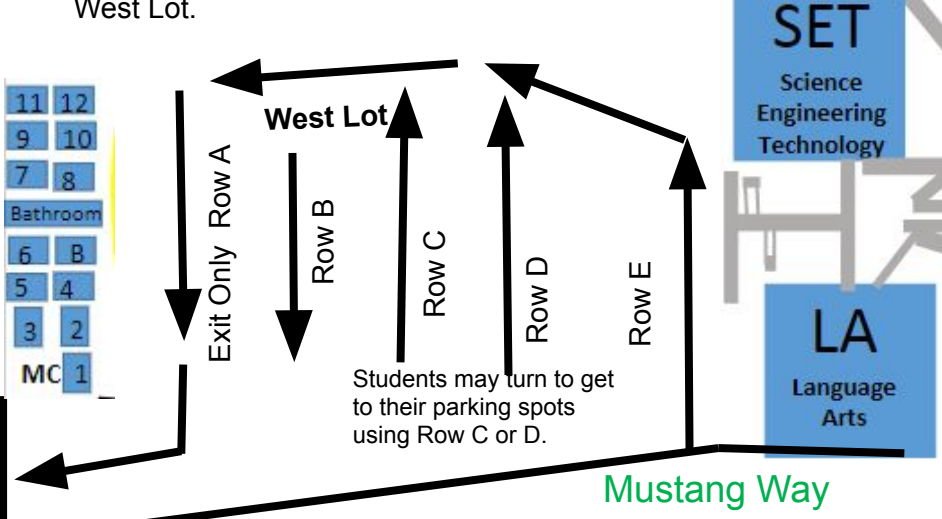

Senior Parking/ Optional Drop off/Pick up from the Runnymede Entrance/Exit:

- All Senior driver traffic turns left into the West Lot as directed by staff.
- **Afternoon** carpool vehicles use Row E, continue around the lot and take a right onto Mustang Way using Row A in the West Lot.

There is no campus thru traffic from Runnymede to Colony via Mustang Way.

Student Arrival/Optional Pick up in Stadium Lot accessible from Colony Rd @ the tennis courts.

- All vehicles take the first right into the SC lot.
- Drop off occurs in front of the SC building before turning left to exit campus.
- Vehicles exit campus the same way they enter.