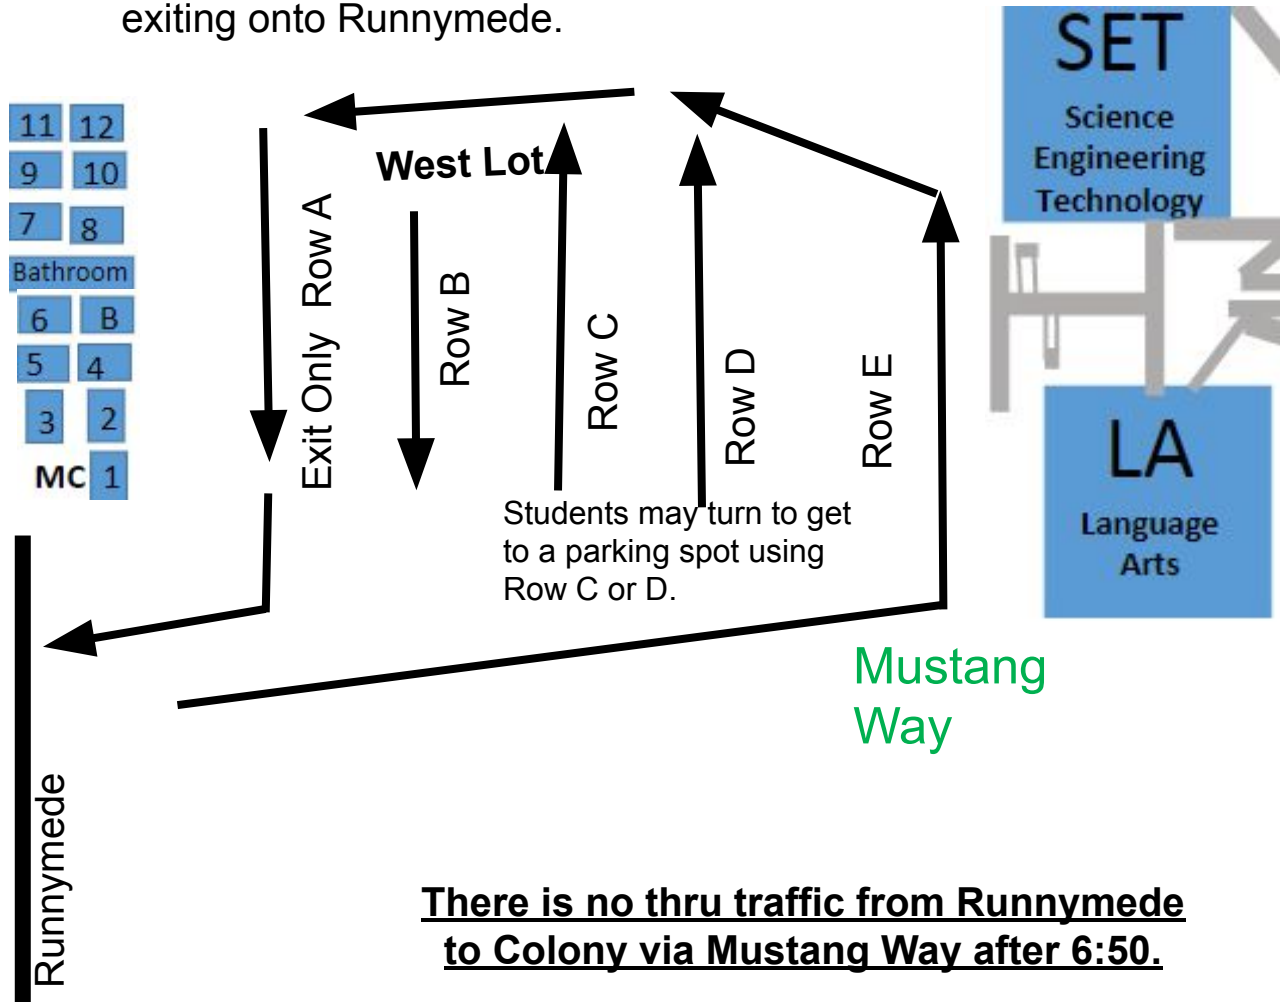

Colony Road

Auditorium  
Performing Arts  
A1-6 JROTC

Social Studies  
S1-18

Staff Parking

Gym

Tennis Courts

Runnymede

Student/ Staff  
Parking

Mustang Way

Softball  
Field

Baseball  
Field

MPHS Campus Map, 2400 Colony Road

**Senior Parking/Drop off/Pick up from the Runnymede Entrance/Exit:**

- All Senior driver traffic turns left into the West Lot as directed by staff.
- **Carpool** use Row E, continue around the lot and take a right onto Mustang Way using Row A in the West Lot, exiting onto Runnymede.

**There is no thru traffic from Runnymede to Colony via Mustang Way after 6:50.**

**Student Arrival/Pick up in Stadium Lot accessible from Colony Rd @ the Tennis Courts.**

- All vehicles take the first right into the SC lot.
- Go until you are at Mustang Way or until the car in front of you stops.
- Drop off occurs in the horseshoe.
- **Students, use the sidewalk.**
- Do not walk through the carpool line.
- Exit campus by taking a right onto Colony.

**The front circle is available for drop-off in the morning after 6:50. Buses fill up the front circle until that time.**