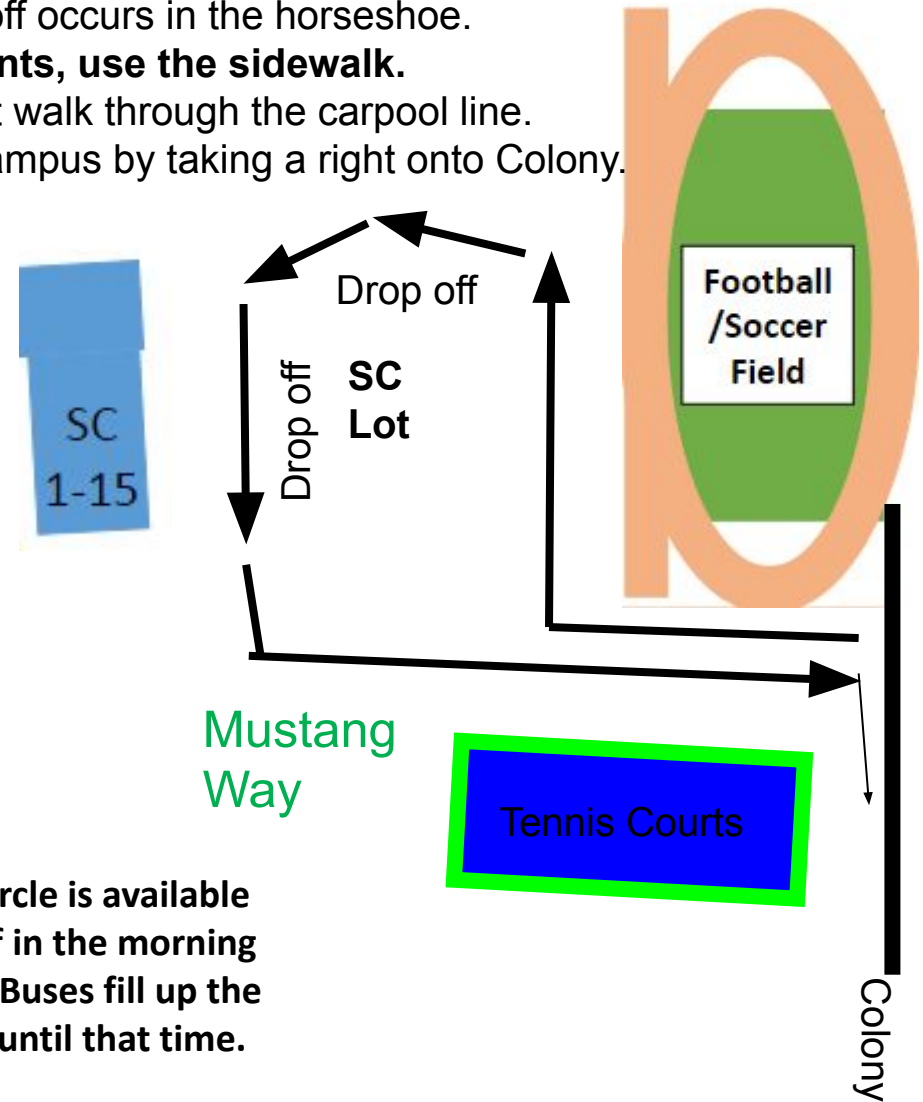

Mustang Way

Softball  
Field

Baseball  
Field

MPHS Campus Map, 2400 Colony Road

**Senior Parking/Drop off/Pick up from the Runnymede Entrance/Exit:**

- All Senior driver traffic turns left into the West Lot as directed by staff.
- **Carpool** use Row E, continue around the lot and take a right onto Mustang Way using Row A in the West Lot, exiting onto Runnymede.

**There is no thru traffic from Runnymede to Colony via Mustang Way after 6:50.**

**Student Arrival/Pick up in Stadium Lot accessible from Colony Rd @ the Tennis Courts.**

- All vehicles take the first right into the SC lot.
- Go until you are at Mustang Way or until the car in front of you stops.
- Drop off occurs in the horseshoe.
- **Students, use the sidewalk.**
- Do not walk through the carpool line.
- Exit campus by taking a right onto Colony.

**The front circle is available for drop-off in the morning after 6:50. Buses fill up the front circle until that time.**